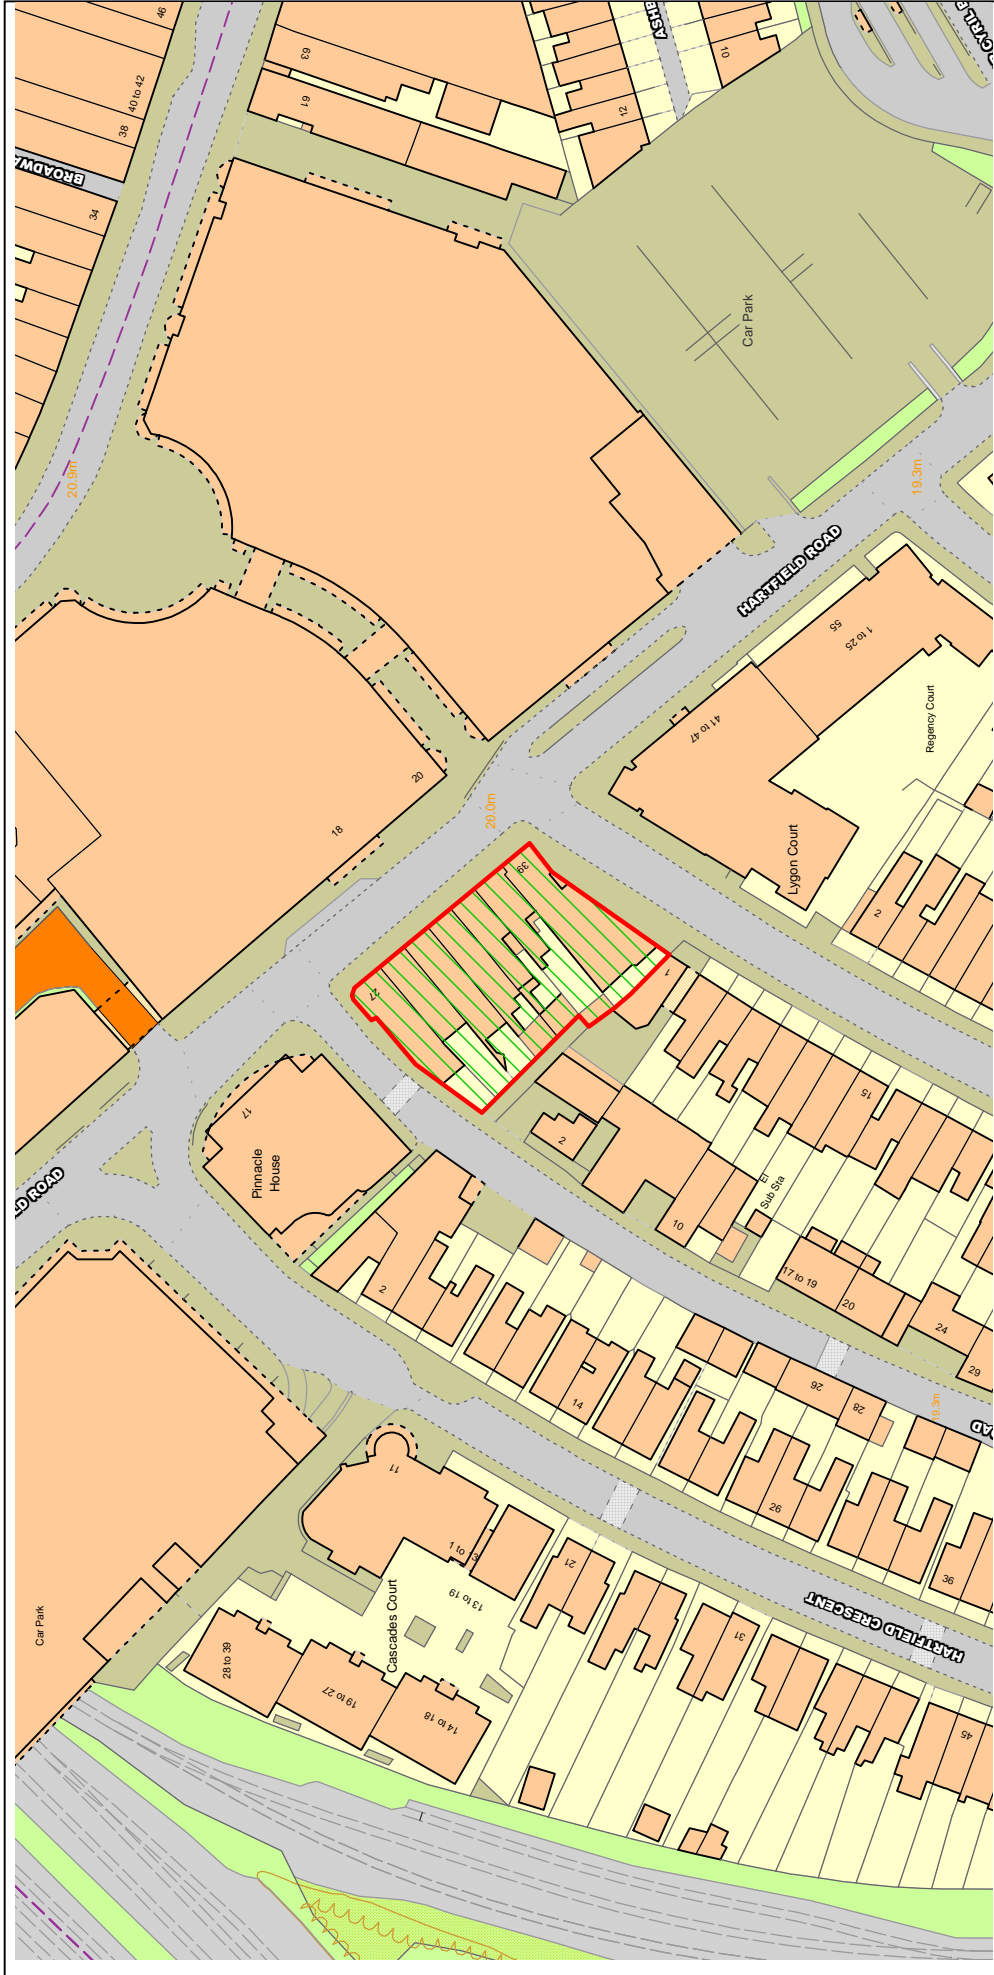

NORTHGATE SE GIS Print Template

Text Details **27-39 Hartfield Road**

This material has been reproduced from Ordnance Survey digital map data with the permission of the controller of Her Majesty's Stationery Office, © Crown Copyright.